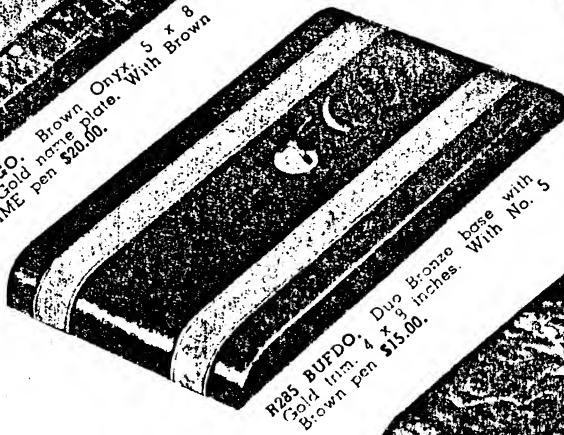

MAKE AN ENDURING IMPRESSION

— GIVE A SHEAFFER DRY-PROOF DESK SET

WHEN A GIFT IS GIVEN TO MARK A MILESTONE IN A BUSINESSMAN'S LIFE, IT IS ESSENTIAL THAT THE GIFT SHALL ENDURE. LIFETIME GIFTS ARE IDEAL; THEY ARE LIFETIME GUARANTEED.

All LIFETIME desk sets on this page also available with AUTOGRAPH LIFETIME pens for facsimile signature engraving (see page 8) at $8.00 additional per pen.